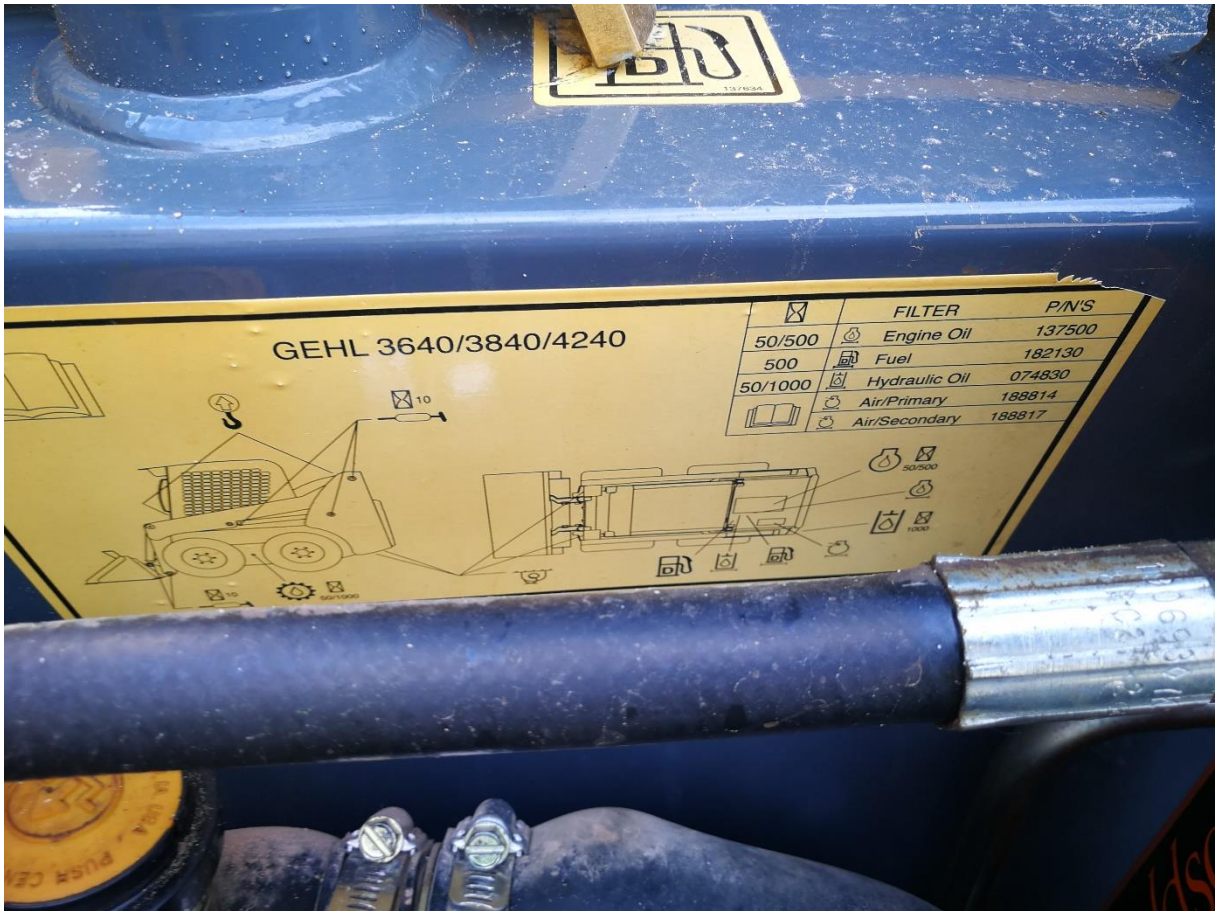

REDMI NOTE 9  
AI QUAD CAMERA

● ○ REDMI NOTE 9  
∞ AI QUAD CAMERA

REDDI-NOTE 9  
AI QUAD CAMERA

REDMI NOTE 9  
AI QUAD CAMERA

● ○ REDMI NOTE 9  
∞ AI QUAD CAMERA

LWA

# 101

189823

**GEHL**

Compact Loader Skid Steer  
Gehl Company West Bend WI 53095 USA

CE  
Year of Mfg. 2008

Product Identification Number >GHL04240C00004592<

Model	Power	Rated Capacity	Operating Mass
3640	35 hp (26 kW)	1050 lbs. (476 kg)	4000 lbs. (1814 kg)
3840	35 hp (26 kW)	1050 lbs. (476 kg)	4000 lbs. (1814 kg)
4240	46 hp (34 kW)	1350 lbs. (612 kg)	4600 lbs. (2087 kg)
4640 NA	46 hp (34 kW)	1550 lbs. (703 kg)	6200 lbs. (2812 kg)
4640 Turbo	46 hp (34 kW)	1650 lbs. (748 kg)	6250 lbs. (2835 kg)
4840	60 hp (45 kW)	1900 lbs. (862 kg)	6400 lbs. (2903 kg)
5640 NA	60 hp (45 kW)	2050 lbs. (930 kg)	7380 lbs. (3348 kg)
5640 Turbo	60 hp (45 kW)	2200 lbs. (998 kg)	7430 lbs. (3370 kg)
6640	82 hp (61 kW)	2600 lbs. (1179 kg)	7800 lbs. (3538 kg)
7810	99 hp (74 kW)	3850 lbs. (1747 kg)	10520 lbs. (4772 kg)